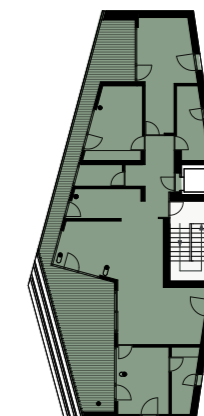

WOHNEN • ABITARE

AM ANGER

SCHLANDERS • SILANDRO

SURFACE AREA (NET)	122 m ²
TERRACE	41 m ²
CELLAR	7 m ²

TOTAL COMMERCIAL SURFACE* 190 m²

* The total commercial surface is made of the net surface area including the walls and a percentage of terrace, garden, cellar and common areas.