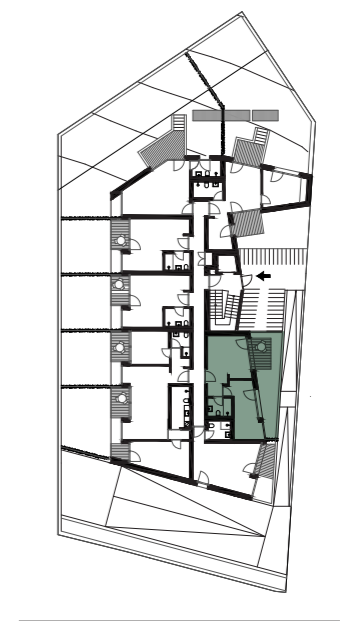

WOHNEN • ABITARE

AM ANGER

SCHLANDERS • SILANDRO

SURFACE AREA (NET)	37 m ²
TERRACE	6 m ²
GARDEN	16 m ²
CELLAR	4 m ²
TOTAL COMMERCIAL SURFACE*	56 m²

* The total commercial surface is made of the net surface area including the walls and a percentage of terrace, garden, cellar and common areas.