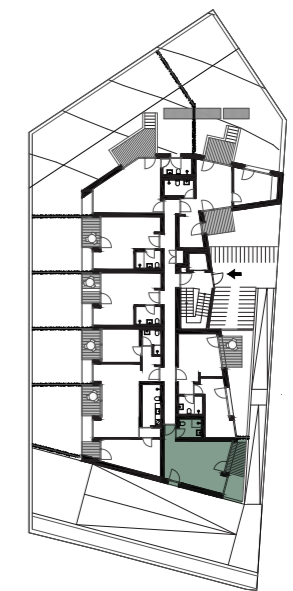

WOHNEN • ABITARE

AM ANGER

SCHLANDERS • SILANDRO

SURFACE AREA (NET)	32 m ²
TERRACE	5 m ²
GARDEN	4 m ²
CELLAR	5 m ²
TOTAL COMMERCIAL SURFACE*	47 m²

* The total commercial surface is made of the net surface area including the walls and a percentage of terrace, garden, cellar and common areas.

08

1 ROOM WITH GARDEN