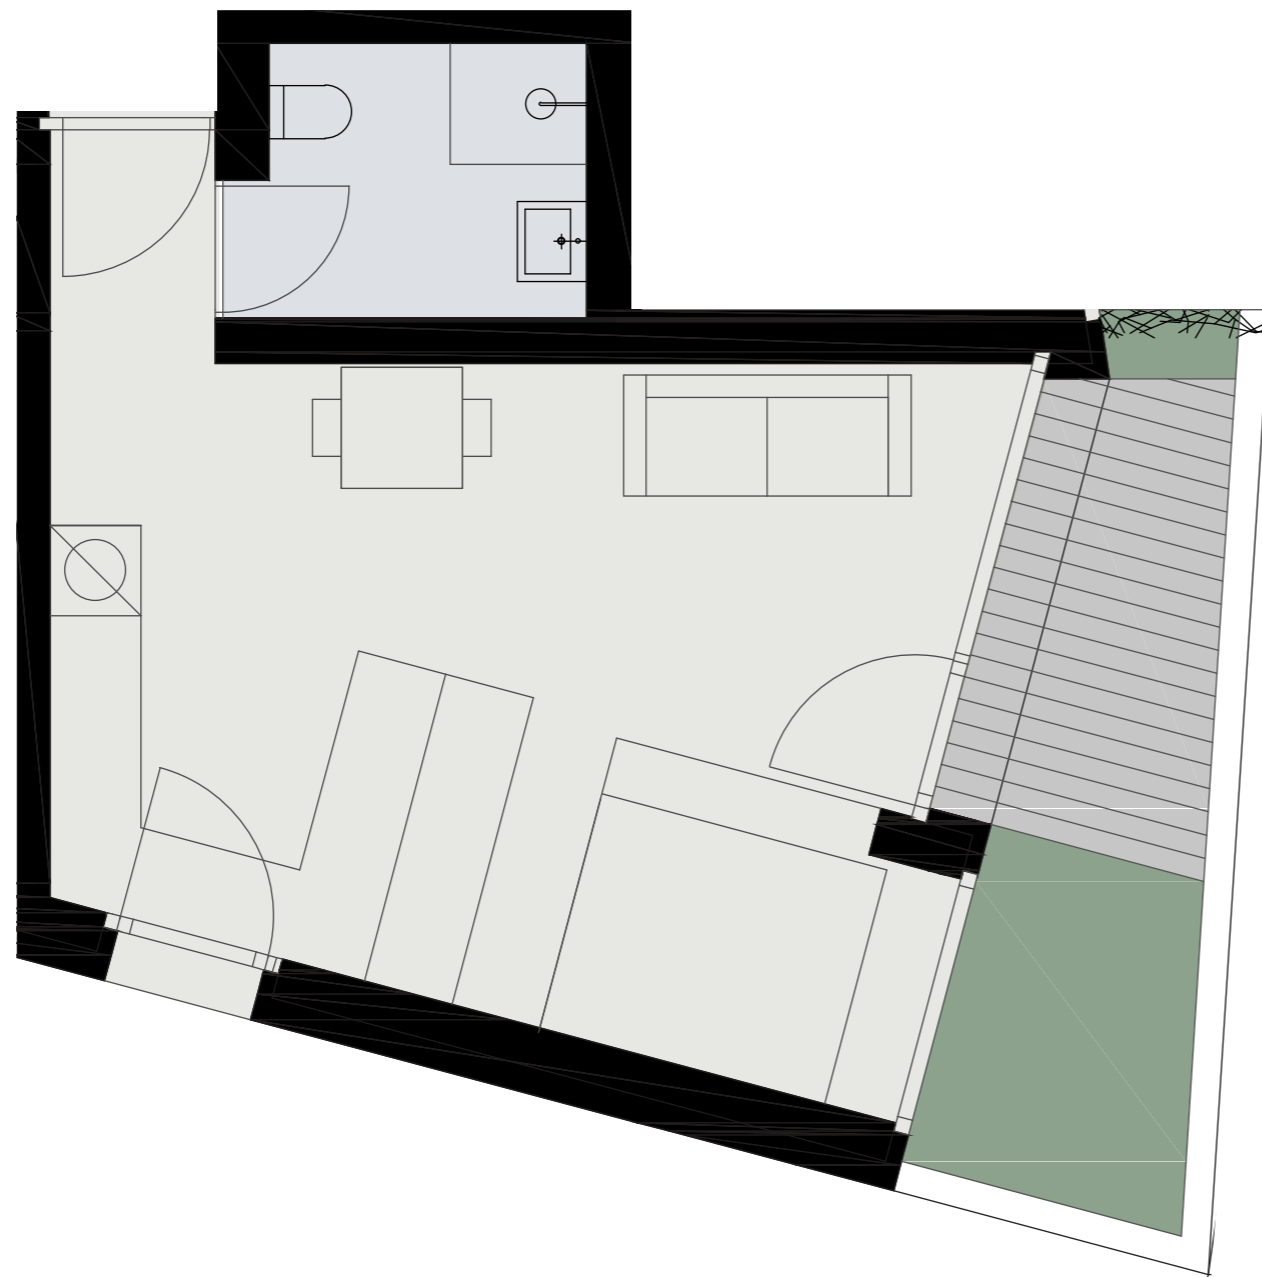

WOHNEN • ABITARE

AM ANGER

SCHLANDERS • SILANDRO

SURFACE AREA (NET)	32 m ²
TERRACE	5 m ²
GARDEN	4 m ²
CELLAR	5 m ²
TOTAL COMMERCIAL SURFACE*	47 m²

* The total commercial surface is made of the net surface area including the walls and a percentage of terrace, garden, cellar and common areas.

08

1 ROOM WITH GARDEN